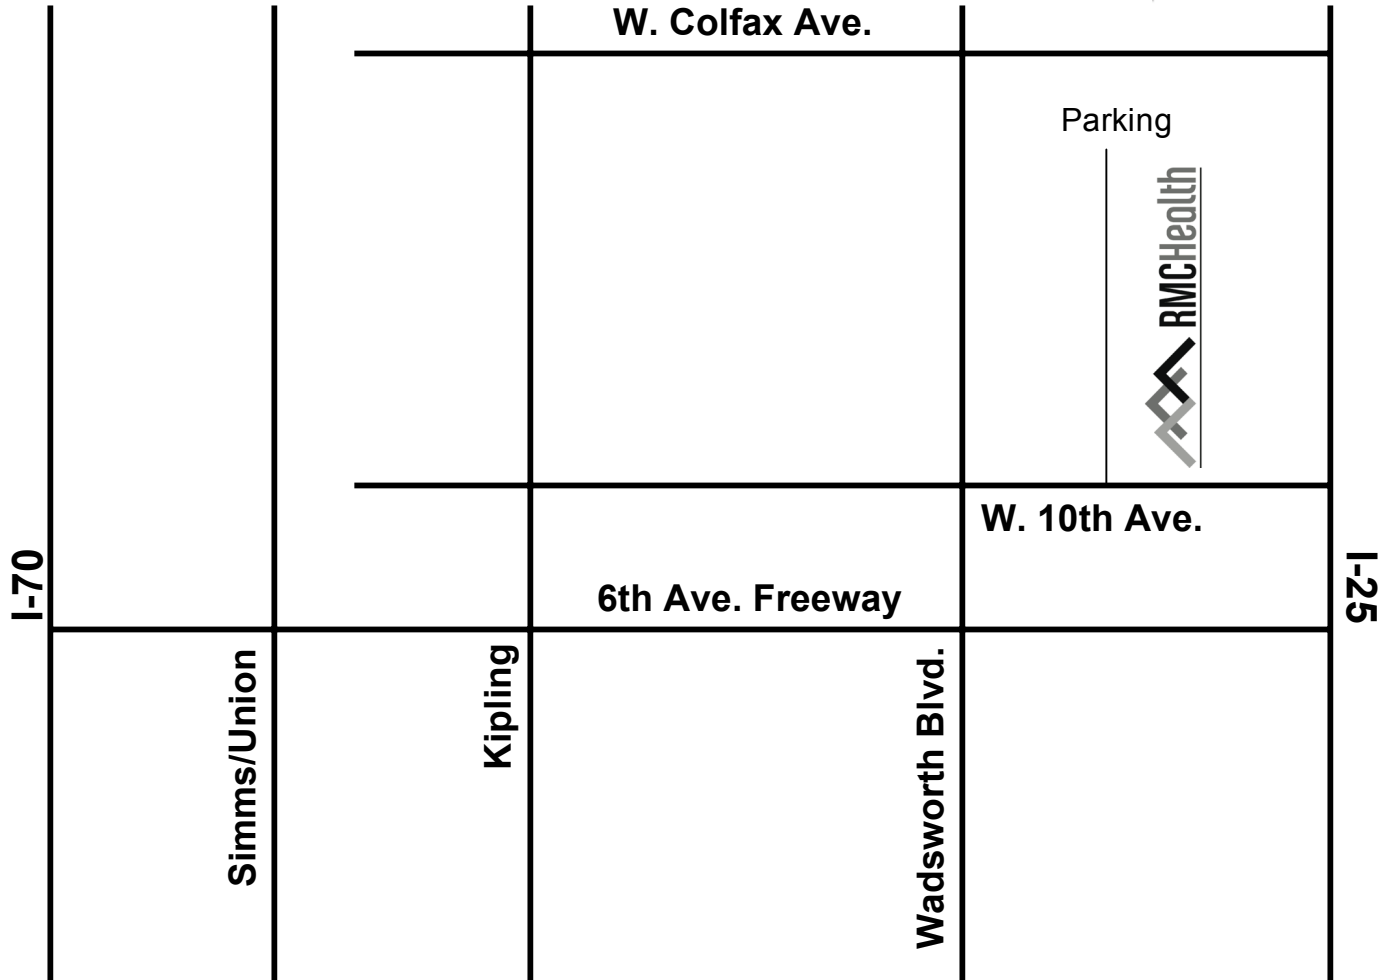

# Map and Directions to Rocky Mountain Center for Health Promotion and Education

From I-25, take the 6th Ave. West exit to Wadsworth Boulevard North. Proceed north to the first traffic light, 10th Ave. Turn right onto 10th. RMC is the third building on your left.

From I-70 eastbound, take the 6th Ave. East exit, Wadsworth Boulevard North. Proceed north to the first traffic light, 10th Ave. Turn right onto 10th. RMC is the third building on your left.

From I-70 westbound, take the Wadsworth Boulevard South exit. Follow Wadsworth to 10th Ave. Turn left onto 10th. RMC is the third building on your left.